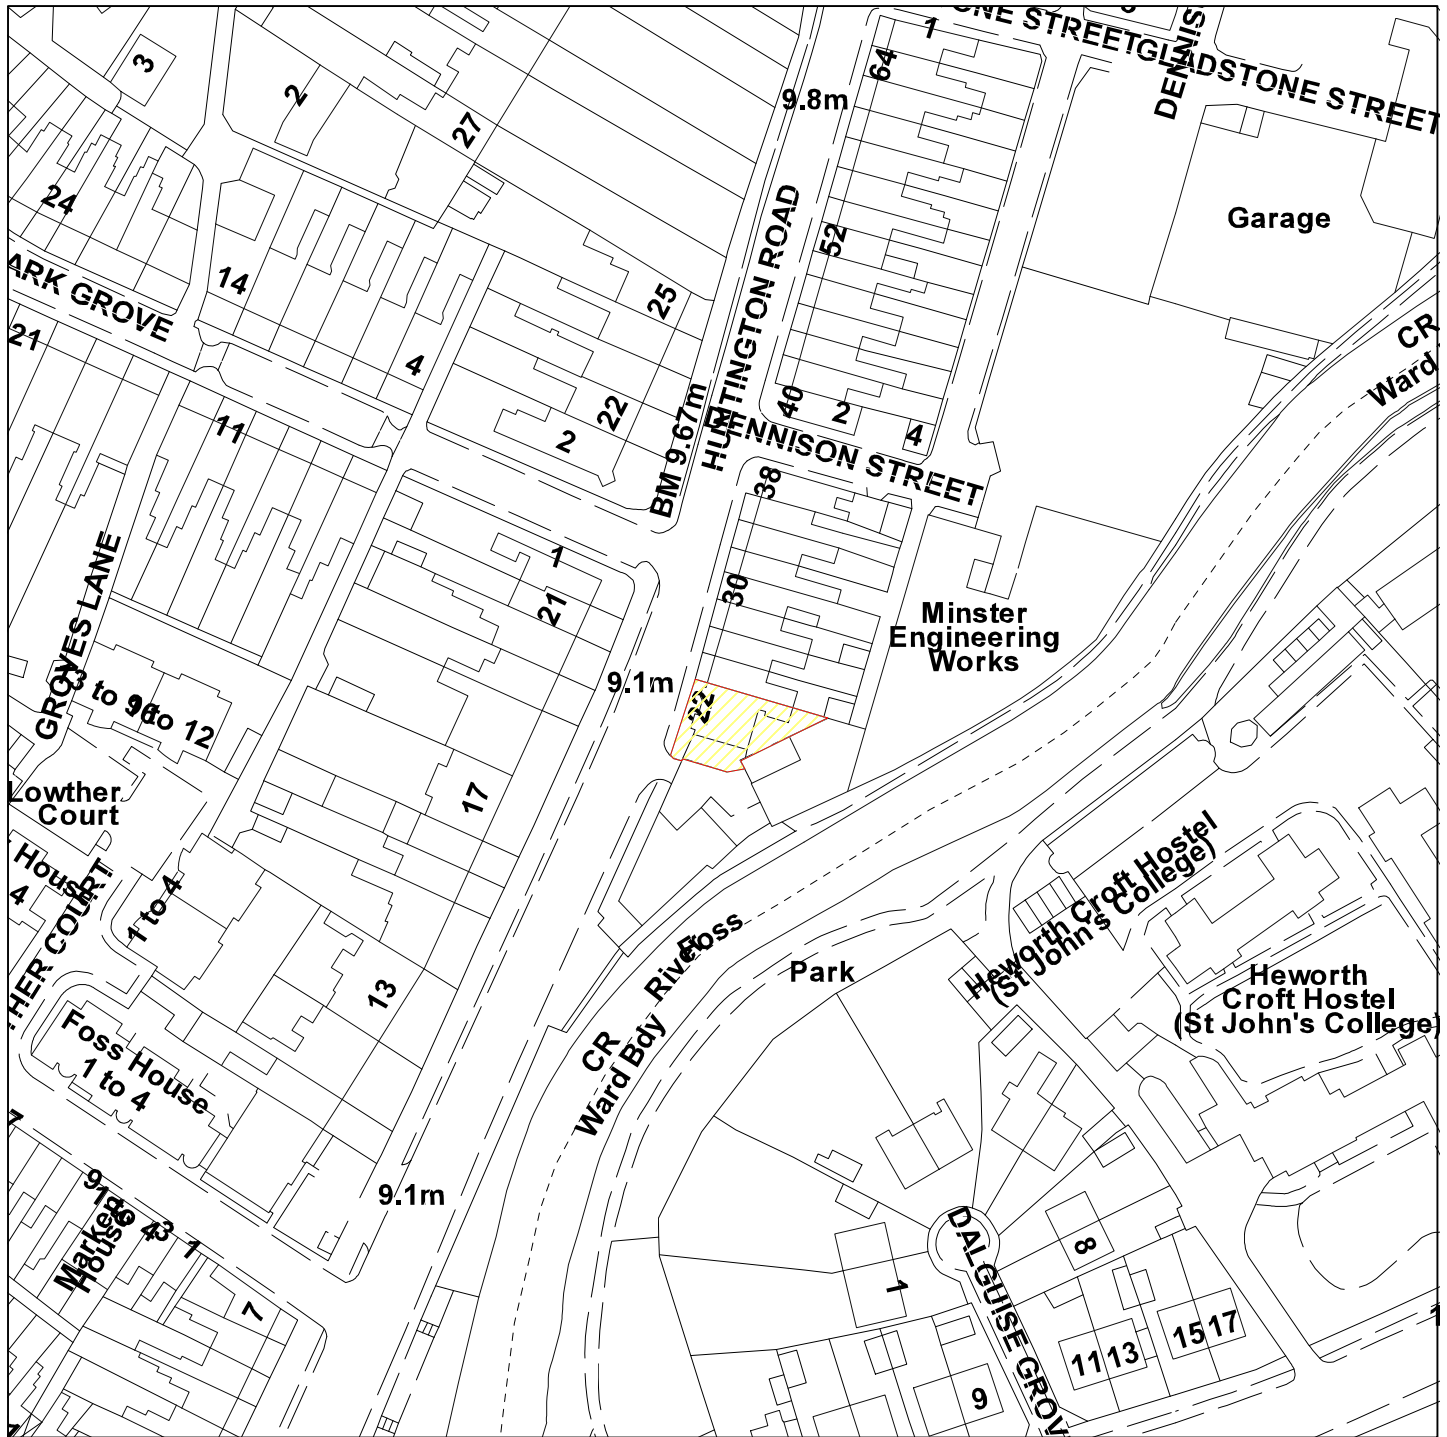

22a Huntington Road, YO31 8RD

08/00351/FUL

GIS by ESRI (UK)

Scale : 1:1250

Reproduced from the Ordnance Survey map with the permission of the Controller of Her Majesty's Stationery Office © Crown Copyright 2000.

Unauthorised reproduction infringes Crown Copyright and may lead to prosecution or civil proceedings.

Organisation	City of York Council
Department	City Strategy
Comments	Application site
Date	02 May 2008
SLA Number	Not set